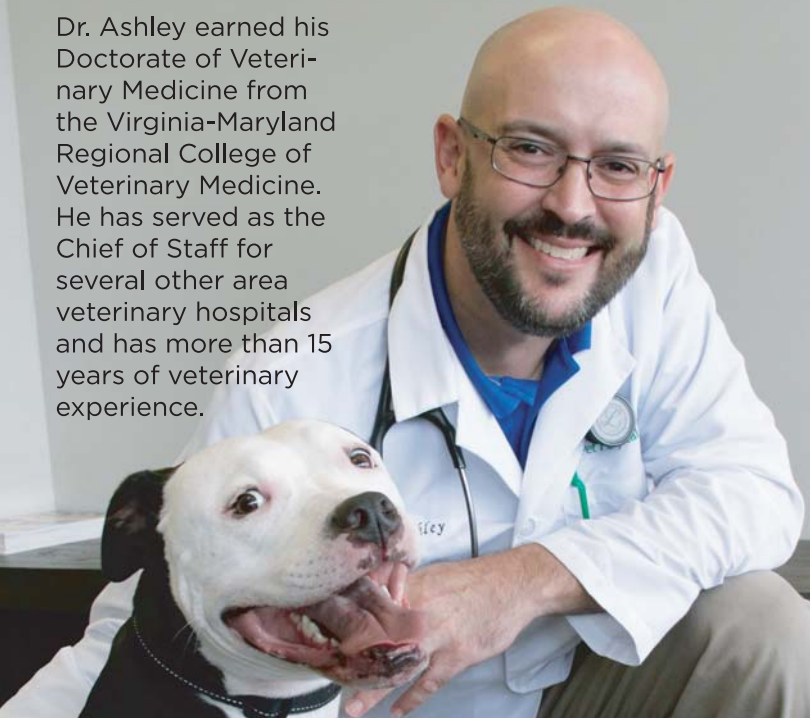

Dr. Ashley earned his Doctorate of Veterinary Medicine from the Virginia-Maryland Regional College of Veterinary Medicine. He has served as the Chief of Staff for several other area veterinary hospitals and has more than 15 years of veterinary experience.

Services

Lake Shore Pet Hospital offers comprehensive preventive care for pets including vaccinations, parasite prevention, nutrition & behavior counseling, and dental care in addition to treating routine and emergency medical and surgical cases using state of the art in-house diagnostic equipment.